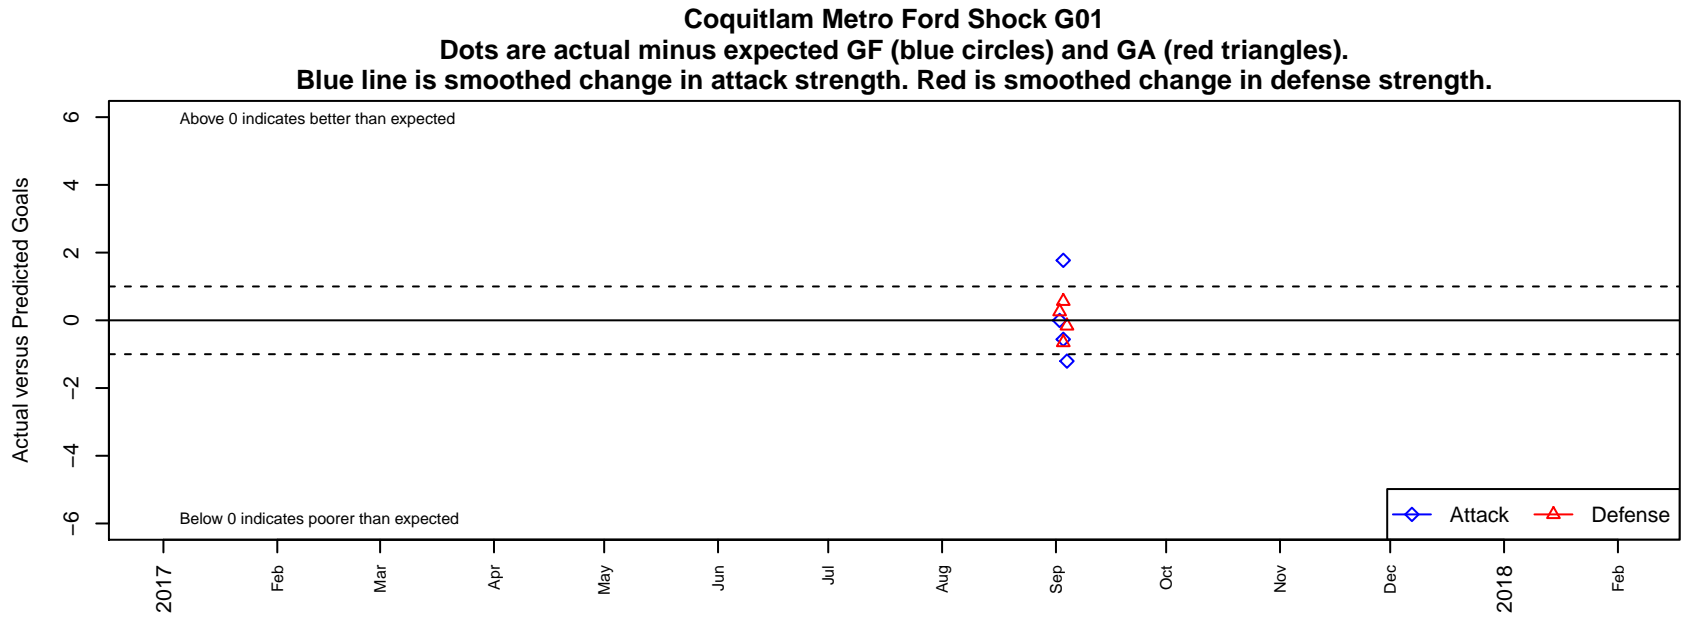

Coquitlam Metro Ford Shock G01

alt names used:

Venues played:

2017 SX Cup U17/U18 Metro – Tier 2 U17

, BC

G01 total strength=1995

attack=72.71 defense=54.3

date	home		away		venue	pred.home	pred.away
'017-09-04	Coquitlam Metro Ford Shock G01	0	NSGSC Metro G01	1	2017 SX Cup U17/U18 Metro – Tier 2 U17	1.20	0.84
'017-09-03	Vancouver FC G00	2	Coquitlam Metro Ford Shock G01	1	2017 SX Cup U17/U18 Metro – Tier 2 U17	1.35	1.56
'017-09-03	Coquitlam Metro Ford Shock G01	6	Surrey Guildford United Synergy G00	0	2017 SX Cup U17/U18 Metro – Tier 2 U17	4.23	0.56
'017-09-02	NSGSC Metro G00	1	Coquitlam Metro Ford Shock G01	2	2017 SX Cup U17/U18 Metro – Tier 2 U17	1.26	2.00